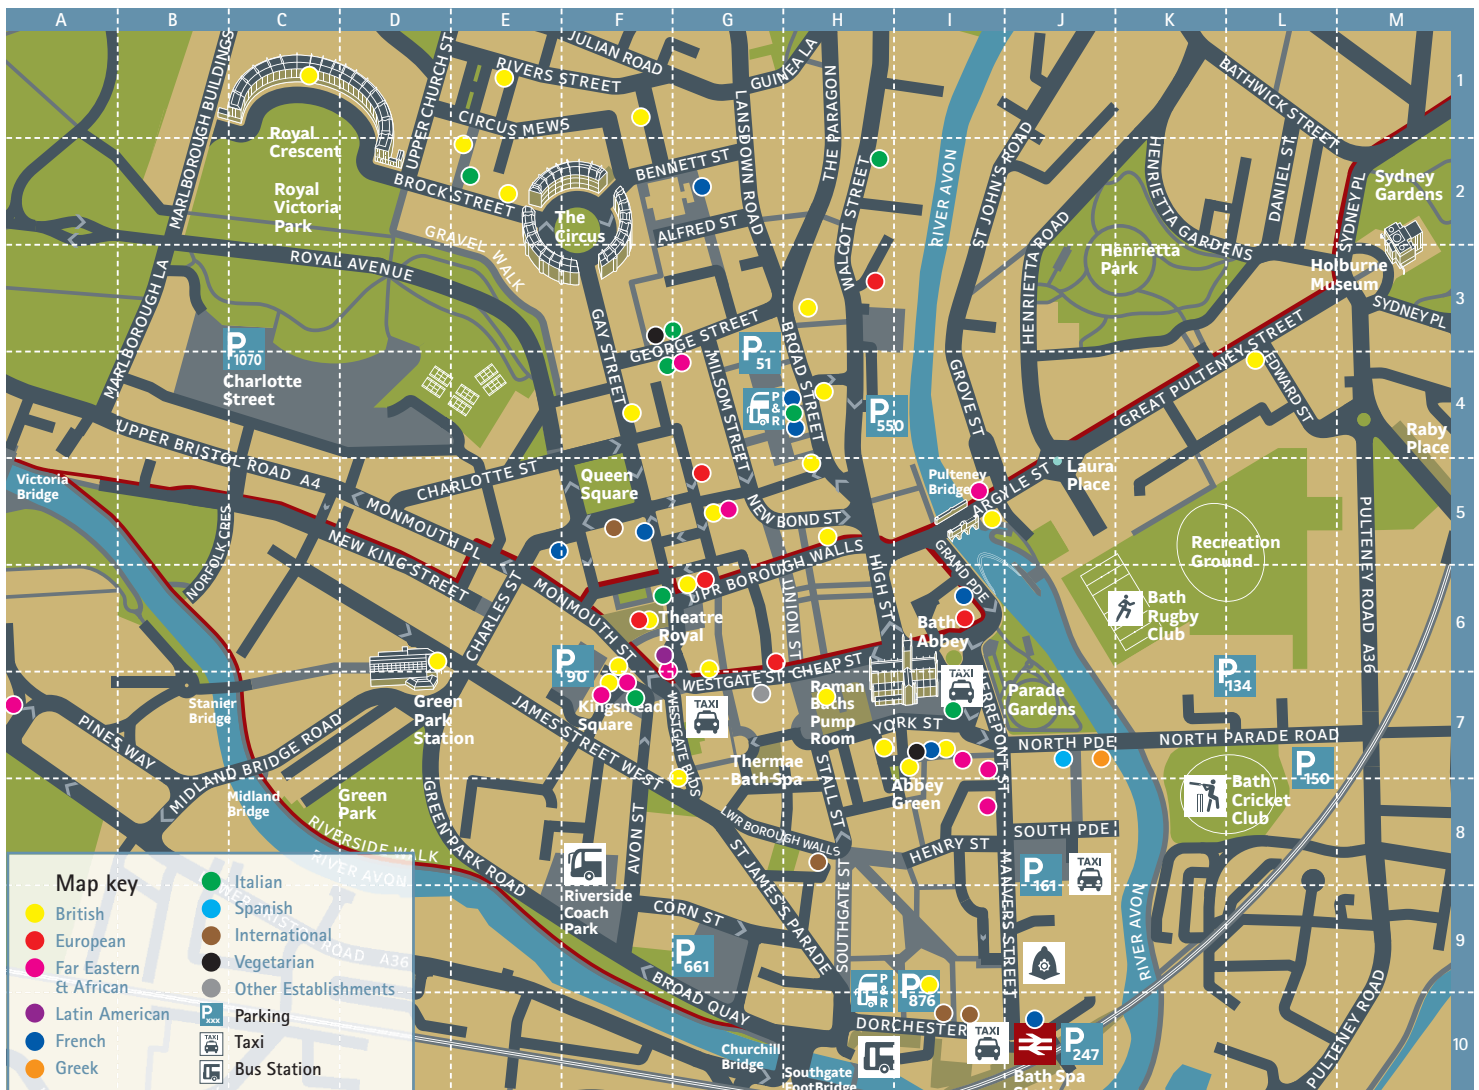

Eating Out Guide

Fresh local produce, award winning restaurants and intimate bistros make up a landscape of gastronomic delights.

How to use this Guide

The map below and quick reference guide on the following pages will help you find the perfect place to dine out in Bath and the surrounding area whilst taking into account the cuisine, location and budget that you are looking for.

Farmers' Markets

Visit one of the farmers' markets in Bath and the surrounding area to get your hands on some great local produce. [» Find out more...](#)

West Country Produce

A trip to the West Country wouldn't be complete without indulging in some regional produce. [» Find out more...](#)

Quick Reference Guide

Below is a comprehensive list of places to eat in Bath and the surrounding area.

Each establishment is categorised by cuisine type and listed in order of price from high to low. Establishments in the city centre can be found on the map using the grid references, whilst an approximate mileage from the city centre is given for those located on the outskirts of the city or in the surrounding area. Use the key to identify the facilities available at each establishment. For further information go to www.visitbath.co.uk.

Latin American

Establishment name & Web link	Cuisine / Type of food	Location	Address	Telephone	Open for			Price Cat.	Facilities
					B	L	D		
Las Iguanas	Latin American	Map ref ● F6	12 Seven Dials, Sawclose, Bath, BA1 1EN	01225 336666		✓	✓	££	☰ ☽ ☼ ♿ (20) ♿ ♿ ABR ♿