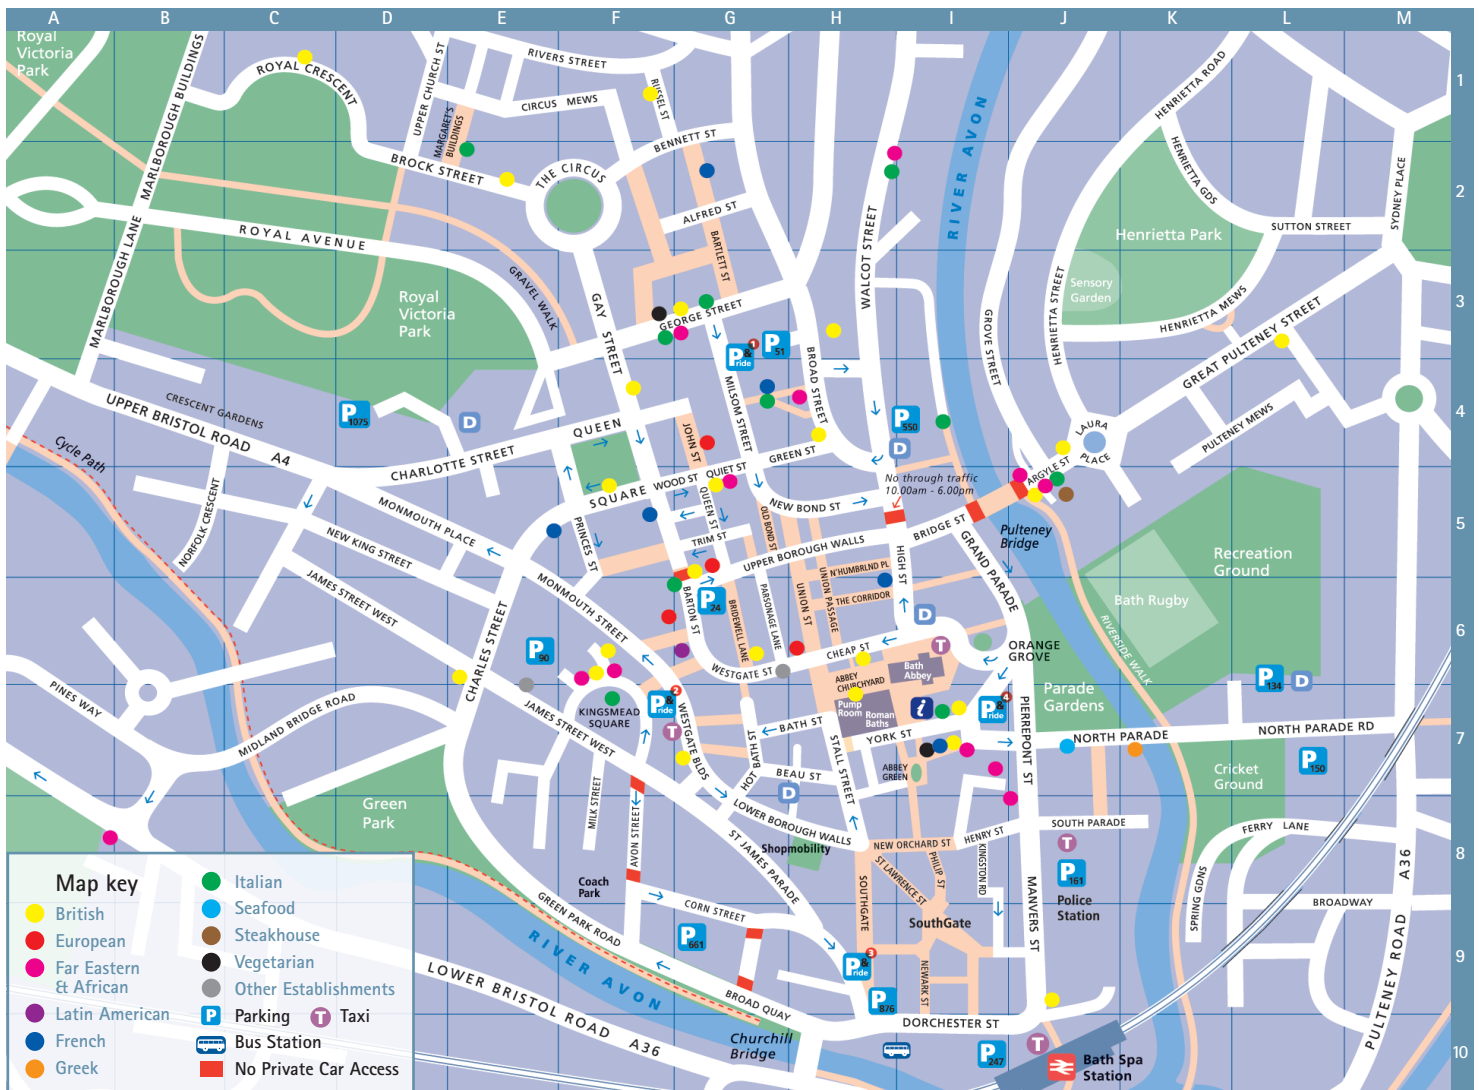

Eating Out Guide

Fresh local produce, award winning restaurants and intimate bistros make up a landscape of gastronomic delights.

How to use this Guide

The map below and quick reference guide on the following pages will help you find the perfect place to dine out in Bath and the surrounding area whilst taking into account the cuisine, location and budget that you are looking for.

Farmers' Markets

Visit one of the farmers' markets in Bath and the surrounding area to get your hands on some great local produce. [» Find out more...](#)

West Country Produce

A trip to the West Country wouldn't be complete without indulging in some regional produce. [» Find out more...](#)

Quick Reference Guide

Below is a comprehensive list of places to eat in Bath and the surrounding area.

Each establishment is categorised by cuisine type and listed in order of price from high to low. Establishments in the city centre can be found on the map using the grid references, whilst an approximate mileage from the city centre is given for those located on the outskirts of the city or in the surrounding area. Use the key to identify the facilities available at each establishment. For further information go to www.visitbath.co.uk.

Latin American

Establishment name & Web link	Cuisine / Type of food	Location	Address	Telephone	Open for			Price Cat.	Facilities
					B	L	D		
Las Iguanas	Latin American	Map ref ● G6	12 Seven Dials, Sawclose, Bath, BA1 1EN	01225 336666		✓	✓	££	☰ ☱ ☲ ☳ ☴ ☵ ☶ ☷ (20) ♿ ♿ ABR