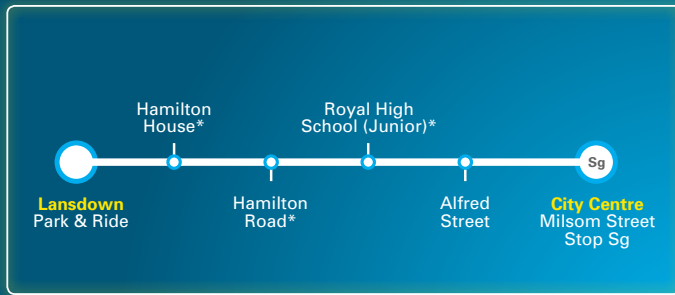

Service Number	41	41	41	41	41	41	41	41	41	41	41	41	41	41	41		
Odd Down Park & Ride Site	0930	0945	1000	1015	1030	Then every 15 mins until						1630	1645	1700	1715	1730	1745
City Centre, St. James's Parade	0945	1000	1015	1030	1045	Then every 15 mins until						1645	1700	1715	1730	1745	1800
Odd Down Park & Ride Site	0955	1010	1025	1040	1055	Then every 15 mins until						1655	1710	1725	1740	1755	1810

Lansdown, BA1 9BJ to Bath City Centre, Monday to Sunday

The route and car park location

*Non-standard fares apply for travel to or from these stops.

LANSDOWN PARK & RIDE 31 – MONDAYS TO FRIDAYS (Except Public Holidays)