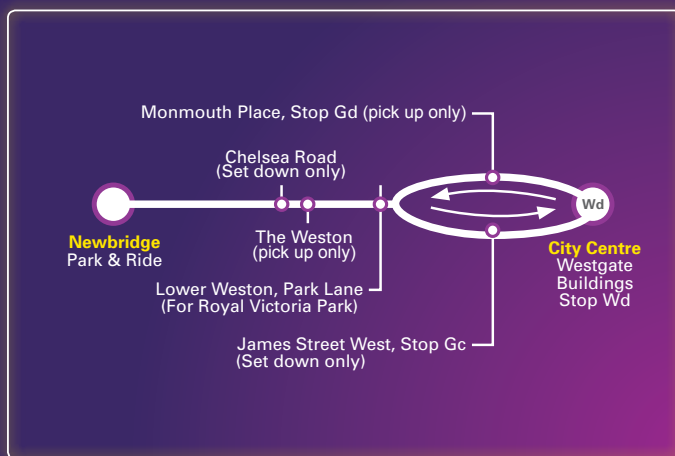

Newbridge, BA1 3NB to Bath City Centre, Monday to Sunday

The route and car park location

NEWBRIDGE PARK & RIDE 21 – MONDAYS TO FRIDAYS (Except Public Holidays)

Service Number	21	21	21	21	21	21	21	21	21	21	21	21	21	21	A 21	A 21	A 21	A 21	
Newbridge Park & Ride Site	0615	0630	0645	0700	0715	Then every 15 mins until					1915	1930	1945	2000	2015	2030	2045	2100	2115
City Centre, Westgate Buildings	0630	0645	0700	0715	0730						1930	1945	2000	2015	2030	2045	2100	2115	2130
Newbridge Park & Ride Site	0640	0655	0710	0725	0740						1940	1955	2010	2025	2040	2055	2110	2125	2140

Service Number	21	21	21	21	21	21	21	21	21	21	21	B 21	B 21	B 21	B 21		
Newbridge Park & Ride Site	1800	1815	Then every 15 mins until					2000	2015	2030	2045	2100	2115	Note: B - Runs 24 th Nov and 1 st , 8 th , 15 th , 22 nd Dec 2012			
City Centre, Westgate Buildings	1815	1830						2015	2030	2045	2100	2115	2130				
Newbridge Park & Ride Site	1825	1840						2025	2040	2055	2110	2125	2140				

Odd Down, BA2 8PA to Bath City Centre, Monday to Sunday

The route and car park location

ODD DOWN PARK & RIDE 41 – MONDAYS TO FRIDAYS (Except Public Holidays)

Service Number	41	41	41	41	41	41	41	41	41	41	41	41	41	41	41	41
Odd Down Park & Ride Site	0615	0630	0645	0700	0712	0724	0736	0748	0800	Then every 12 mins until	1800	1815	1830	1845	1900	1915
City Centre, St. James's Parade	0630	0645	0700	0715	0727	0739	0751	0803	0815		1815	1830	1845	1900	1915	1930
Odd Down Park & Ride Site	0640	0655	0710	0725	0737	0749	0801	0813	0825		1825	1840	1855	1910	1925	1940

Bath Racecourse, BA1 9BU to Bath City Centre, Christmas Market Saturday Service

The route and car park location

Service 31R runs on Saturday
24th November, 1st & 8th December 2012 only

BATH RACECOURSE PARK AND RIDE 31R – SATURDAYS (24th November, 1st, 8th December 2012 only)*