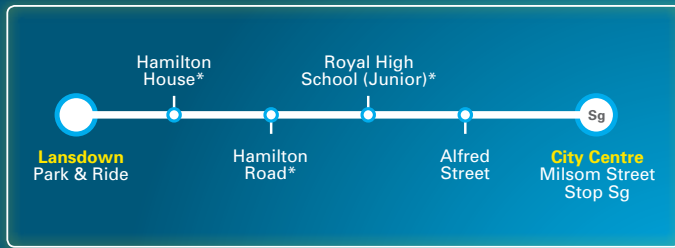

Service Number	31	B 31	31	31	B 31	31	31	31	31	31	31	31	31	31	31	31	31	31
Lansdown Park & Ride Site	1630	1635	1645	1700	1705	1715	1730	1745	1800	1815	1830	1845	1900	1915	1930	1945	2000	2015
City Centre, Milsom Street	1645	1650	1700	1715	1720	1730	1745	1800	1815	1830	1845	1900	1915	1930	1945	2000	2015	2030
Lansdown Park & Ride Site	1656	1701	1711	1726	1731	1741	1756	1811	1826	1841	1856	1911	1926	1941	1956	2011	2026	2041

Lansdown, BA1 9BJ to Bath City Centre, Monday to Sunday

The route and car park location

*Non-standard fares apply for travel to or from these stops.

LANSDOWN PARK & RIDE 31 – SUNDAYS AND PUBLIC HOLIDAYS (Except Christmas Day, Boxing Day, New Year's Day and Easter Sunday)